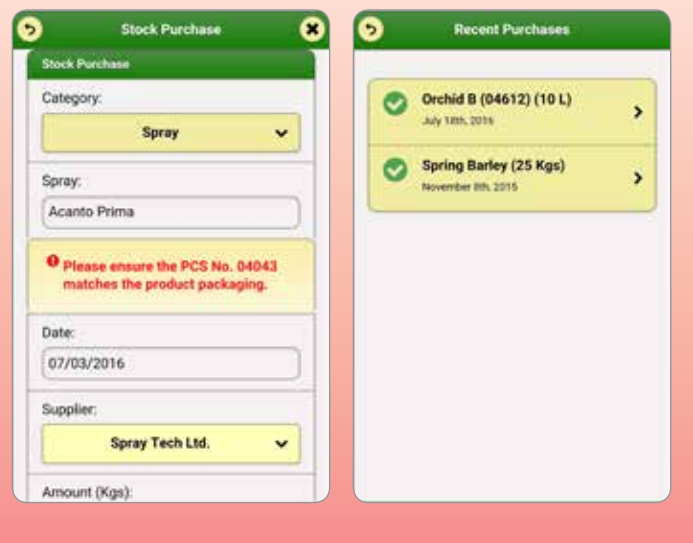

### Grass Measurement

Enter grass measurements on your farm walk - check out your feed wedge & grazing planner.

### Sprays & Fertilisers

Stay compliant with your spray recording - manage your fertiliser applications.

### Stock Purchases

Enter purchases of farm stocks as they happen - check recent purchases.

Compatible with Android, iPhone, iPad & Windows